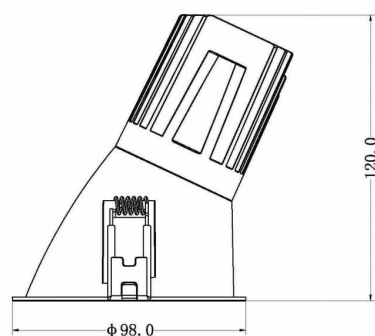

CLW Wallwasher

90mm

IP44

SPECIFICATIONS

Material Specifications

Material Specifications	PC Housing / Aluminium Diecast LED Module
Colour	Matt White or Matt Black
Cutout	90mm
Dimensions	98mm (Face Dia) x 120mm (H)
Ingress Protection	IP44
Warranty	5 Year Replacement

Electrical Specifications

LED Wattage	15W
Power Supply	Tridonic TRIAC
Options	Tridonic DALI
Operating Temperature (Ta)	-20°C to +40°C
Connection Method	Australian Flex & Plug

Optic Specifications

Light Source	Citizen COB
CRI	90+
Delivered Lumens	1200Lm
Beam Angle	50° (Available in 28° & 38° Options)
Correlated Colour Temperature	2700K / 3000K / 4000K / 5000K
Colour Deviation	<2
Rated Lifetime (L80B10)	>90,000hr

Φ90mm