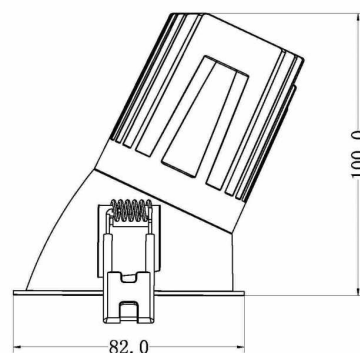

CLWS - WALL WASHER

75mm

IP44

SPECIFICATIONS

Material Specifications

Material Specifications	PC Housing / Aluminium Die-cast LED Module
Colour	Matt White / Matt Black
Dimensions	82mm (Face Dia) x 100mm (H)
Cutout	75mm
Ingress Protection	IP44
Warranty	5 Year Replacement

Electrical Specifications

LED Wattage	15W
Power Supply	Tridonic TRIAC
Options	Tridonic DALI
Operating Temperature (Ta)	-20°C to +40°C
Connection Method	Australian Flex & Plug

Optic Specifications

Light Source	Citizen COB
CRI	90+
Delivered Lumens	1200Lm
Beam Angle	55° (Available in 28° & 38° Options)
Correlated Colour Temperature	2700K / 3000K / 4000K / 5000K
Colour Deviation	<2
Rated Lifetime (L80B10)	>90,000hr

VARIATIONS

CLWS3775-27-W	15W, Matt White, 55°, TRIAC, 2700K
CLWS3775-3K-W	15W, Matt White, 55°, TRIAC, 3000K
CLWS3775-4K-W	15W, Matt White, 55°, TRIAC, 4000K
CLWS3775-5K-W	15W, Matt White, 55°, TRIAC, 5000K
CLWS3775-27-B	15W, Matt Black, 55°, TRIAC, 2700K
CLWS3775-3K-B	15W, Matt White, 55°, TRIAC, 3000K
CLWS3775-4K-B	15W, Matt White, 55°, TRIAC, 4000K
CLWS3775-5K-B	15W, Matt Black, 55°, TRIAC, 5000K

Φ 75mm